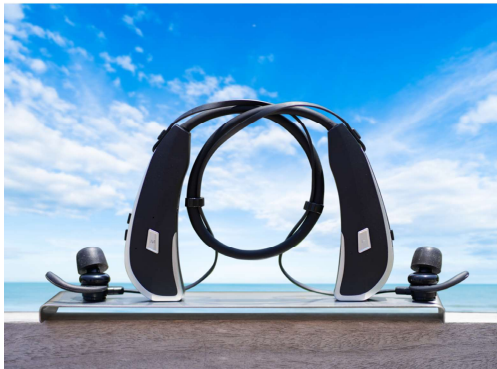

2019
Grand Prize in New Safety Technology Contest
ICT Device Contest **Grand Prize**

2018
Selected as an excellent product of **HIT500**
Suwon Startup Audition **Grand Prize**

2017
Selected as an excellent product brand at the High Seoul Awards
Selected as **venture innovation procurement product** by Public Procurement Service
Outstanding Innovation Idea Contest **Grand Prize**

2016
Safety Industry Creation Audition **Grand Prize**

- ✓ Product Images

Noise Filtering
Voice Amplification

CEFC E KCs
all talk

Smart Earplug Phone

SHT-130

NOISE (upward arrow) VOICE (downward arrow)

CE-EN352

Erase harmful noise & the voice is clearly heard

Bluetooth

Noise canceling

Voice Amplification

Phone call

Foldable neckband

High Capacity Battery

Memory form ear-tip

Solutions

- Noise Canceling+Voice Transmission
- Listen to voice, calls and talk while wearing
- Comfortable to wear for a long time
- Semi-permanent use

Function

- Noise Filtering
- Voice Transmission
- Memory foam eartips
- Foldable Neckband
- Hi-Capacity Battery
- Bluetooth
(Calling, AI voice prompt)