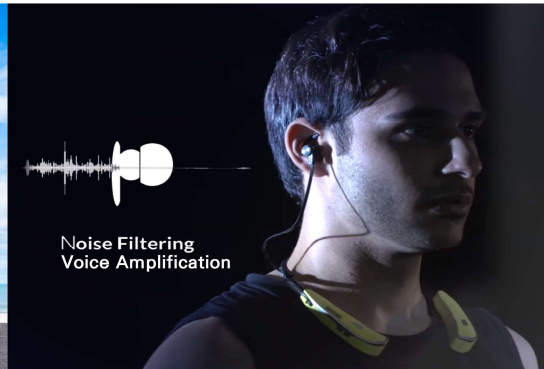

- ✓ Safety certification
  PPE certification

Model : SHT-130
Number : 21-AV2Cb-0004

- ✓ Patent and Certification

6 Patented

CE (Europe)   KC (Korea)   FCC (USA)   TELEC (Japan)

- ✓ Awards

2020
K-Safety Innovation Award Grand Prize

2019
Grand Prize in New Safety Technology Contest
ICT Device Contest **Grand Prize**

2018
Selected as an excellent product of **HIT500**
Suwon Startup Audition **Grand Prize**

2017
Selected as an excellent product brand at the High Seoul Awards
Selected as **venture innovation procurement product** by Public Procurement Service
Outstanding Innovation Idea Contest **Grand Prize**

2016
Safety Industry Creation Audition **Grand Prize**

- ✓ Product Images

Noise Filtering
Voice Amplification

CEFC E KCs
all talk

Smart Earplug Phone

SHT-130

NOISE (upward arrow)   VOICE (downward arrow)

CE-EN352

Erase harmful noise & the voice is clearly heard

Bluetooth

Noise canceling

Voice Amplification

Phone call

Foldable neckband

High Capacity Battery

Memory form ear-tip

AI voice prompt

SUHYUNTECH Co.,Ltd.
683, Dongtan-daero, Hwaseong-si, Gyeonggi-do, Republic of Korea [SH Square2 #631]
TEL +82 10 2585 3752 E-mail : suhyuntech@suhyuntech.com
<http://www.suhyuntech.com>

SUHYUNTECH
CREATE SAFETY FOR HUMAN

Smart earplug phone for Hearing Protection
& Communication from Noise