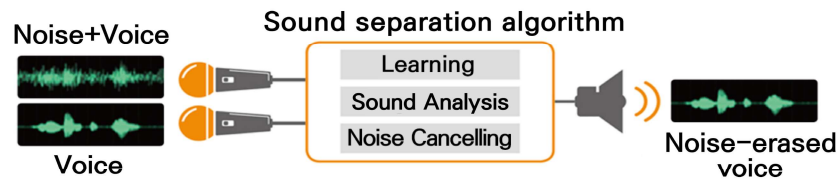

Perfect for various noise sites

“Communicate easily while protecting your hearing”