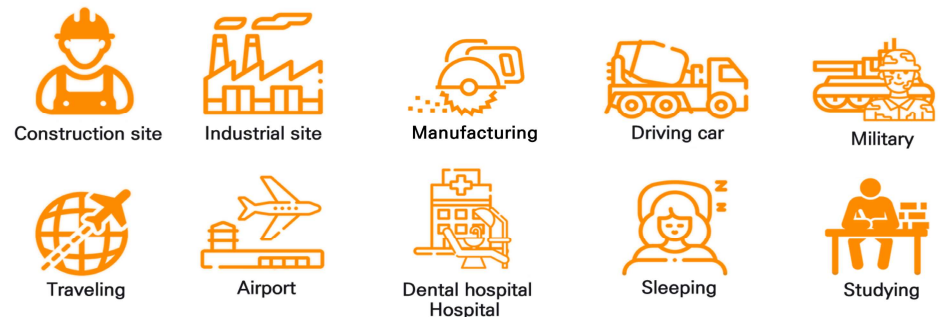

Perfect for various noise sites

“Communicate easily while protecting your hearing”